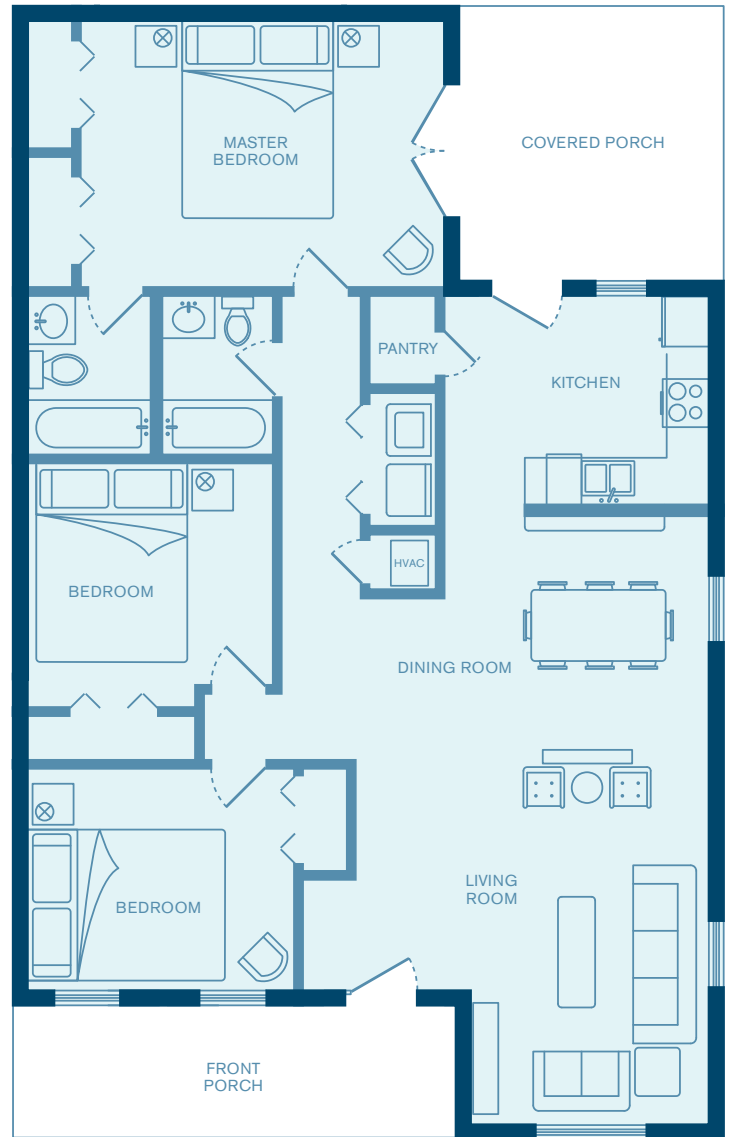

Modern Country

3 BEDROOMS
2 BATHROOMS
1492 INTERIOR SQUARE FEET

Modern Country

3 BEDROOMS

2 BATHROOMS

1492 INTERIOR SQUARE FEET

A rural-style retreat that's at home in any town or country setting, this floor plan features large family areas and easy flow for day-to-day activities. The covered porches add even more living space with protection from inclement weather.

Custom Finishes

- 6" Textured Shiplap
- 8" Shiplap
- Brick
- Stucco
- Broom Finish – ideal for stucco field application
- Smooth Finish – ideal for field painting

SAMPLE FLOOR PLAN

 = AeroDwell™ Precast Wall Panels