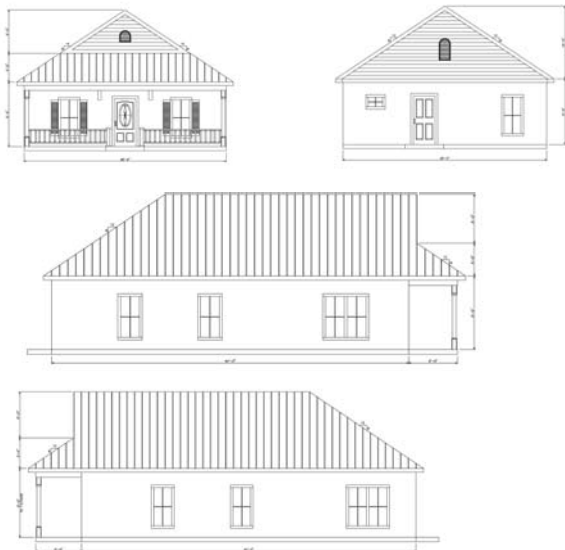

Contemporary Craftsman

3 BEDROOMS

2 BATHROOMS

1306 INTERIOR SQUARE FEET

An American original, our Contemporary Craftsman reflects the simple elegance of this classic early 20th century American architectural style, updated for modern taste. It's the perfect choice for a home that's as functional as it is attractive.

Custom Finishes

- 6" Textured Shiplap
- 8" Shiplap
- Brick
- Stucco
- Broom Finish – ideal for stucco field application
- Smooth Finish – ideal for field painting

= AeroDwell™ Precast Wall Panels

= Sample Floor Plan/Furniture Placement