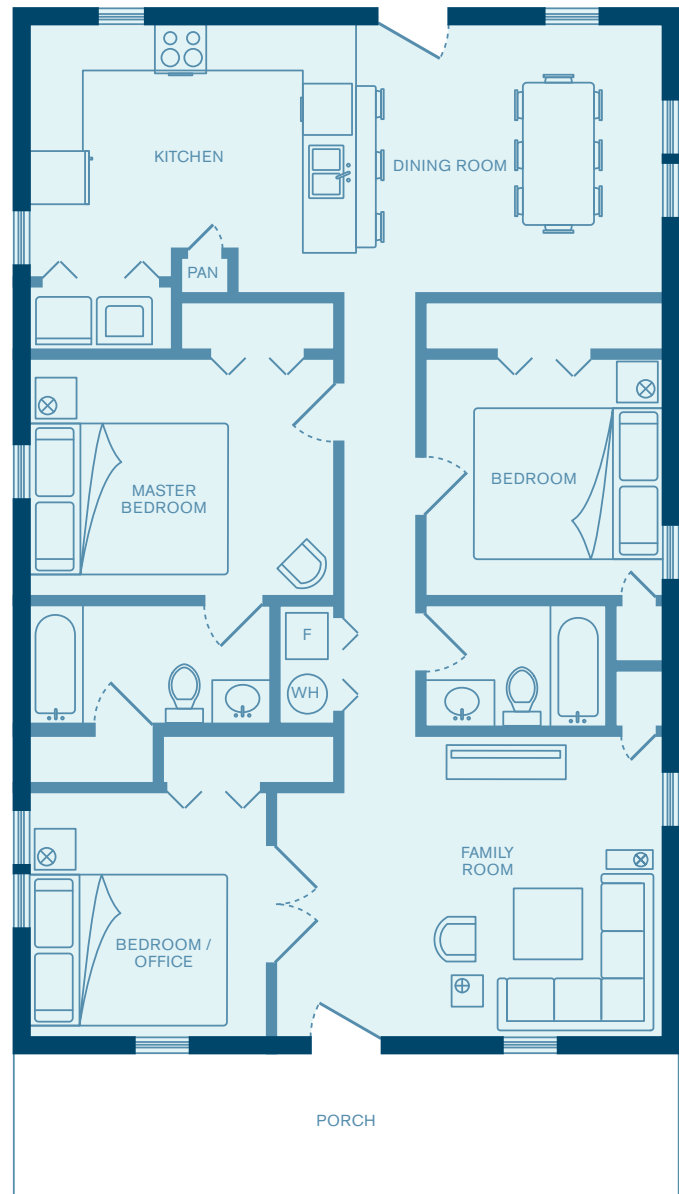

Contemporary Craftsman

3 BEDROOMS
2 BATHROOMS
1306 INTERIOR SQUARE FEET

Contemporary Craftsman

3 BEDROOMS

2 BATHROOMS

1306 INTERIOR SQUARE FEET

An American original, our Contemporary Craftsman reflects the simple elegance of this classic early 20th century American architectural style, updated for modern taste. It's the perfect choice for a home that's as functional as it is attractive.

Custom Finishes

- 6" Textured Shiplap
- 8" Shiplap
- Brick
- Stucco
- Broom Finish – ideal for stucco field application
- Smooth Finish – ideal for field painting

 = AeroDwell™ Precast Wall Panels

 = Sample Floor Plan/Furniture Placement